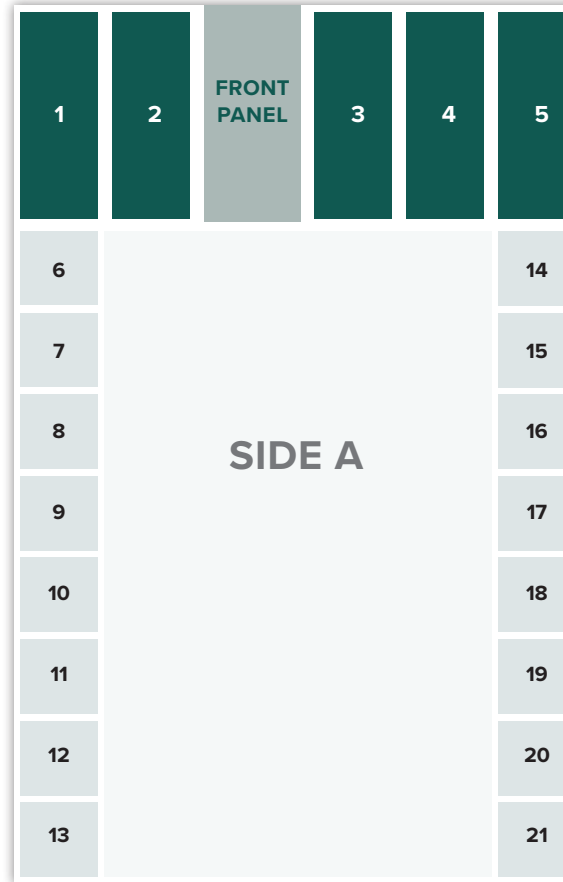

2025 Explore Evergreen Community Map

Premium
3 x 8

AD RATES

Premium	$1,099
Double	$ 899
Single	$ 599
Small	$ 399

Add a QR code to your ad for $49

- All ads are four-color
- $70 per hour for custom ad design
- Add 10% for preferred positioning

Double
3 x 6

All ad purchases include a ● **free locator dot** on the main map, and maps to give away at your place of business!

Need professional ad design?

Try our basic ad design package for $125 (includes up to two hours of design time and file ownership.)

Single
3 x 3

AD DIMENSIONS (in inches)

Premium	3 x 8
Double	3 x 6
Single	3 x 3
Small	3 x 1.5

Small
3 x 1.5

MECHANICAL REQUIREMENTS

Rates are for press-ready ads or ads that have been previously designed (pick-up ads). A fee of $70 per hour for custom design is charged on all others and ads that need any changes. **We want your ad to print beautifully,** so no Publisher or Word files are acceptable.

Following are some common ad issues to avoid: ► Use of spot colors or incorrect color space. ► Incorrect file type; ► Incorrect dimensions; ► Low resolution images

or files; Please check your ad for these errors prior to submission, or contact our ad coordinator for help. Email Alysa Sanzari-Hall at alysa.easychairmedia@gmail.com

FILE SUBMISSION

Email ads up to four megabytes to Alysa Sanzari-Hall alysa.easychairmedia@gmail.com. Put "Evergreen Map" and the business/client name in subject field. If the file exceeds 4 MB, please call your ad representative for submission instructions.

Kristie Melendez

Cell/Text: **970-215-5495**
k.melendez@easychairmedia.com

Dawn Wiggett

Cell/Text: **970-391-6847**
dawn.smartmarketing@gmail.com

Tera McNellis

Cell/Text: **(720) 608-8512**
tera.smartmarketing@gmail.com