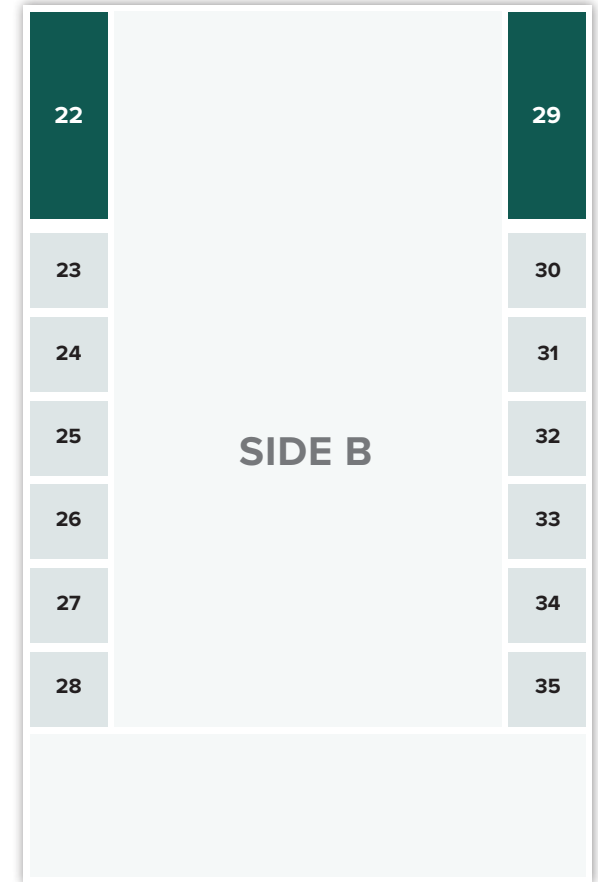

2025 Explore Evergreen Community Map

Premium
3 x 8

AD RATES

Premium	$1,099
Double	$ 899
Single	$ 599
Small	$ 399

Add a QR code to your ad for $49

- All ads are four-color
- $70 per hour for custom ad design
- Add 10% for preferred positioning

Double
3 x 6

All ad purchases include a ● **free locator dot** on the main map, and maps to give away at your place of business!

Need professional ad design?

Try our basic ad design package for $125 (includes up to two hours of design time and file ownership.)

Single
3 x 3

AD DIMENSIONS (in inches)

Premium	3 x 8
Double	3 x 6
Single	3 x 3
Small	3 x 1.5

Small
3 x 1.5

MECHANICAL REQUIREMENTS

Rates are for press-ready ads or ads that have been previously designed (pick-up ads). A fee of $70 per hour for custom design is charged on all others and ads that need any changes. **We want your ad to print beautifully,** so no Publisher or Word files are acceptable.

Following are some common ad issues to avoid: ► Use of spot colors or incorrect color space. ► Incorrect file type; ► Incorrect dimensions; ► Low resolution images

or files; Please check your ad for these errors prior to submission, or contact our ad coordinator for help. Email Alysa Sanzari-Hall at alysa.easychairmedia@gmail.com

FILE SUBMISSION

Email ads up to four megabytes to Alysa Sanzari-Hall alysa.easychairmedia@gmail.com. Put "Evergreen Map" and the business/client name in subject field. If the file exceeds 4 MB, please call your ad representative for submission instructions.

Kristie Melendez

Cell/Text: **970-215-5495**
k.melendez@easychairmedia.com

Dawn Wiggett

Cell/Text: **970-391-6847**
dawn.smartmarketing@gmail.com

Tera McNellis

Cell/Text: **(720) 608-8512**
tera.smartmarketing@gmail.com