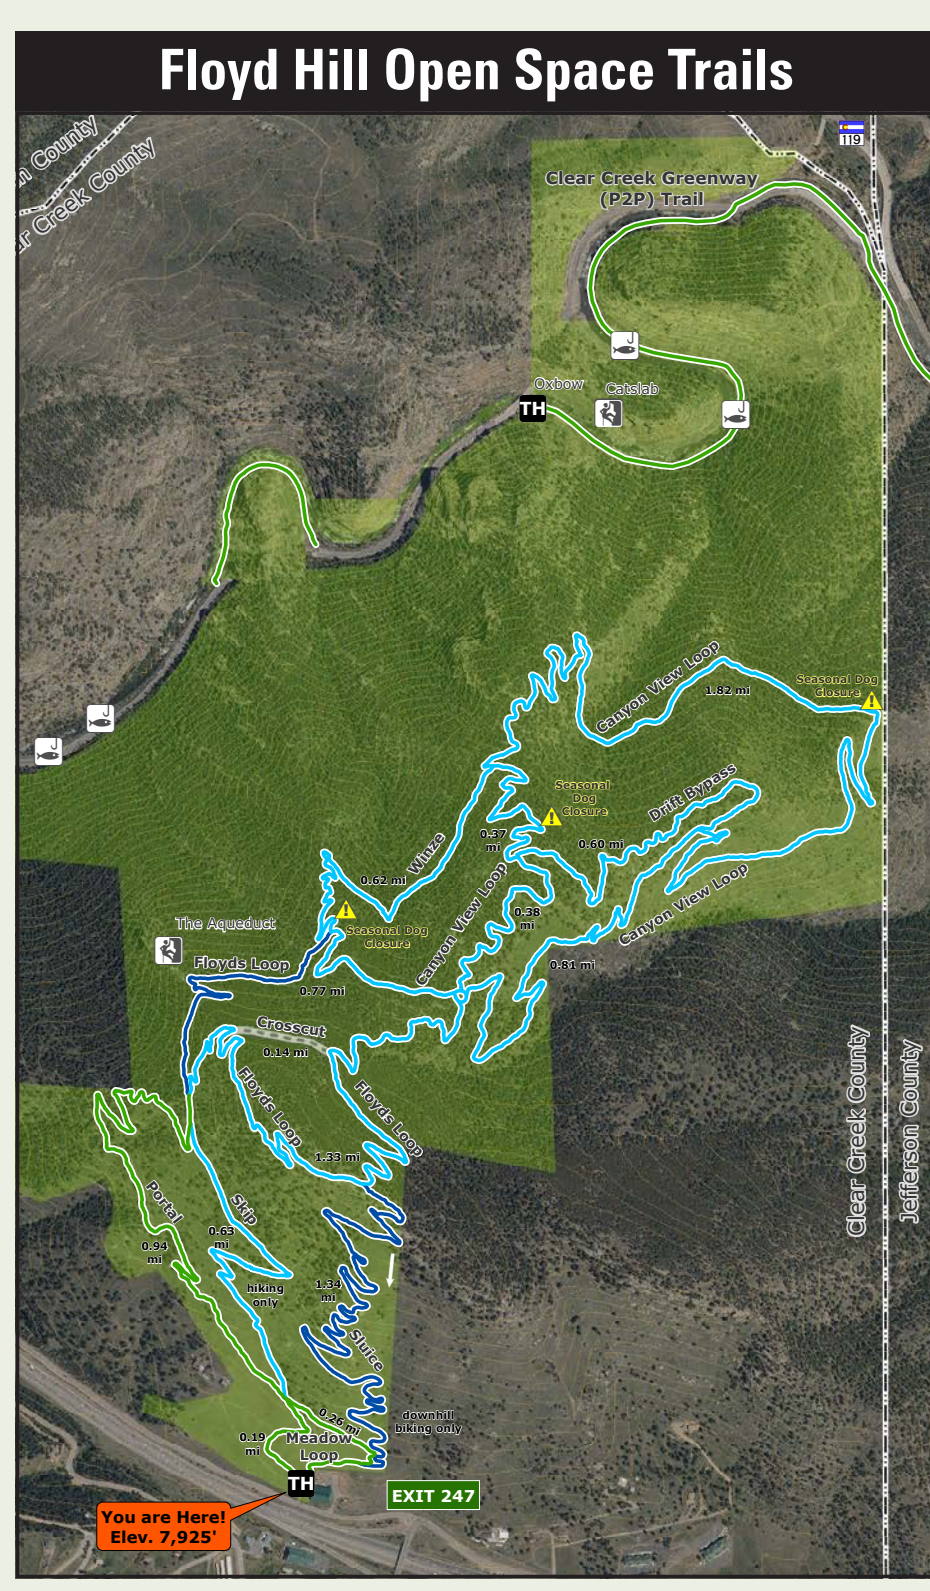

\$10 OFF

Mountain Pies by BeauJo's
 Colorado Style Pies

EVERGREEN BEAU JO'S
 303.670.2744 • 28186 CO-74, EVERGREEN

*OFFER GOOD AT EVERGREEN LOCATION ONLY. LIMITED TIME OFFER. GET \$10 OFF WITH A PURCHASE OF \$20 OR MORE. NOT VALID WITH ANY OTHER OFFERS.