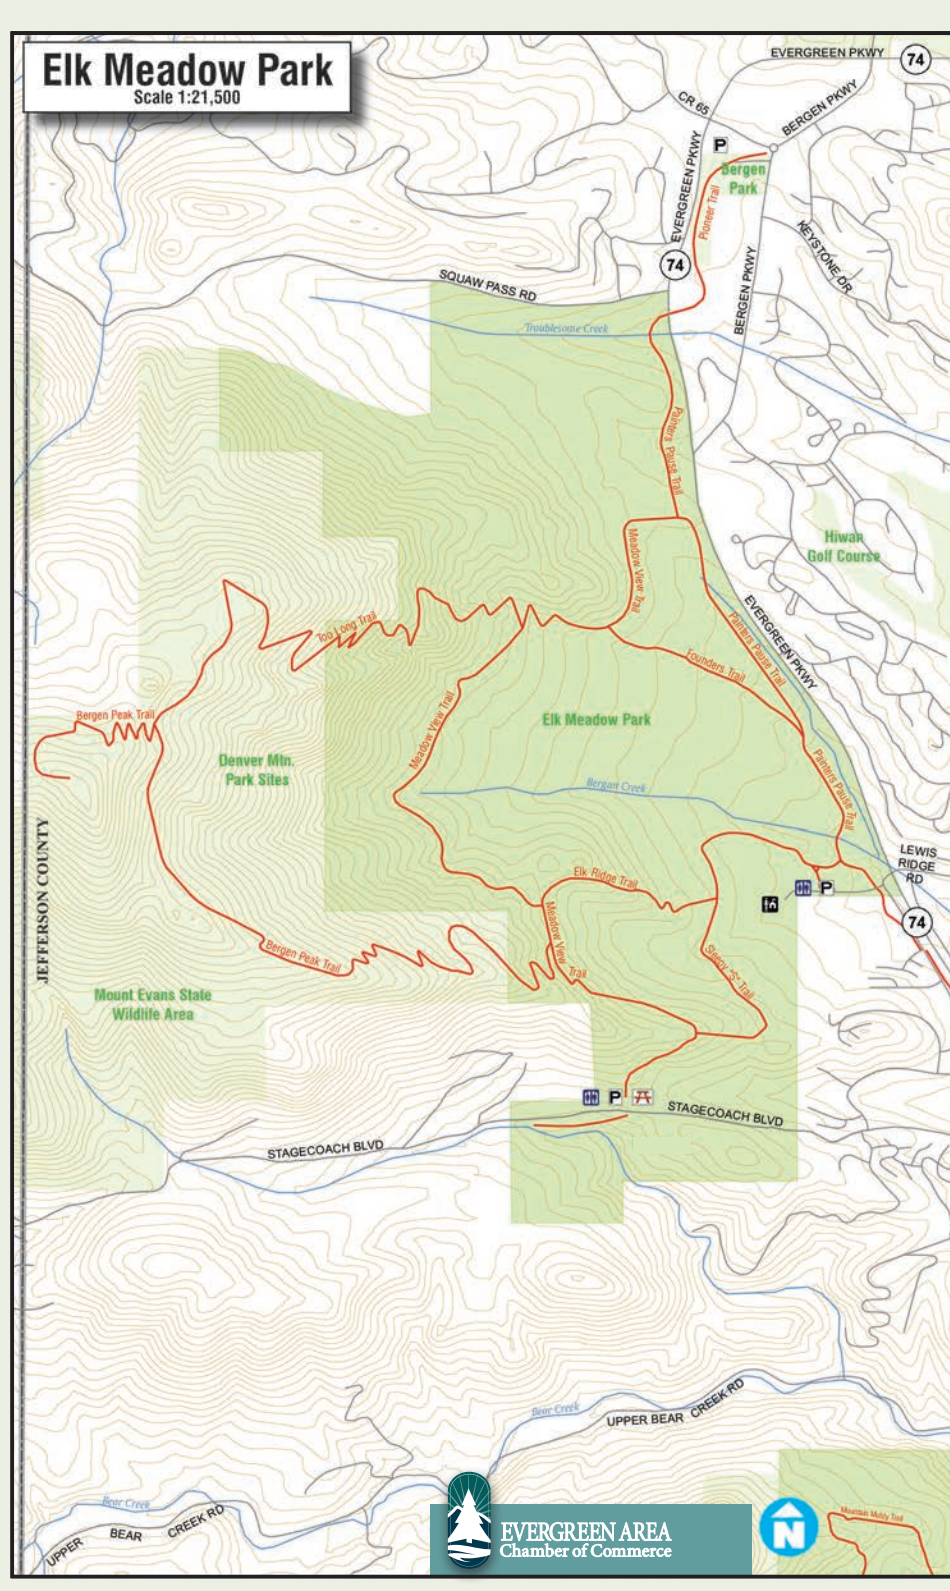

\$10 OFF

Mountain Pies by BeauJo's
 Colorado Style Pies

EVERGREEN BEAU JO'S
 303.670.2744 • 28186 CO-74, EVERGREEN

*OFFER GOOD AT EVERGREEN LOCATION ONLY. LIMITED TIME OFFER. GET \$10 OFF WITH A PURCHASE OF \$20 OR MORE. NOT VALID WITH ANY OTHER OFFERS.