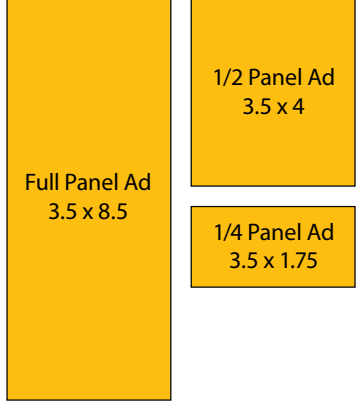

Ad Dimensions