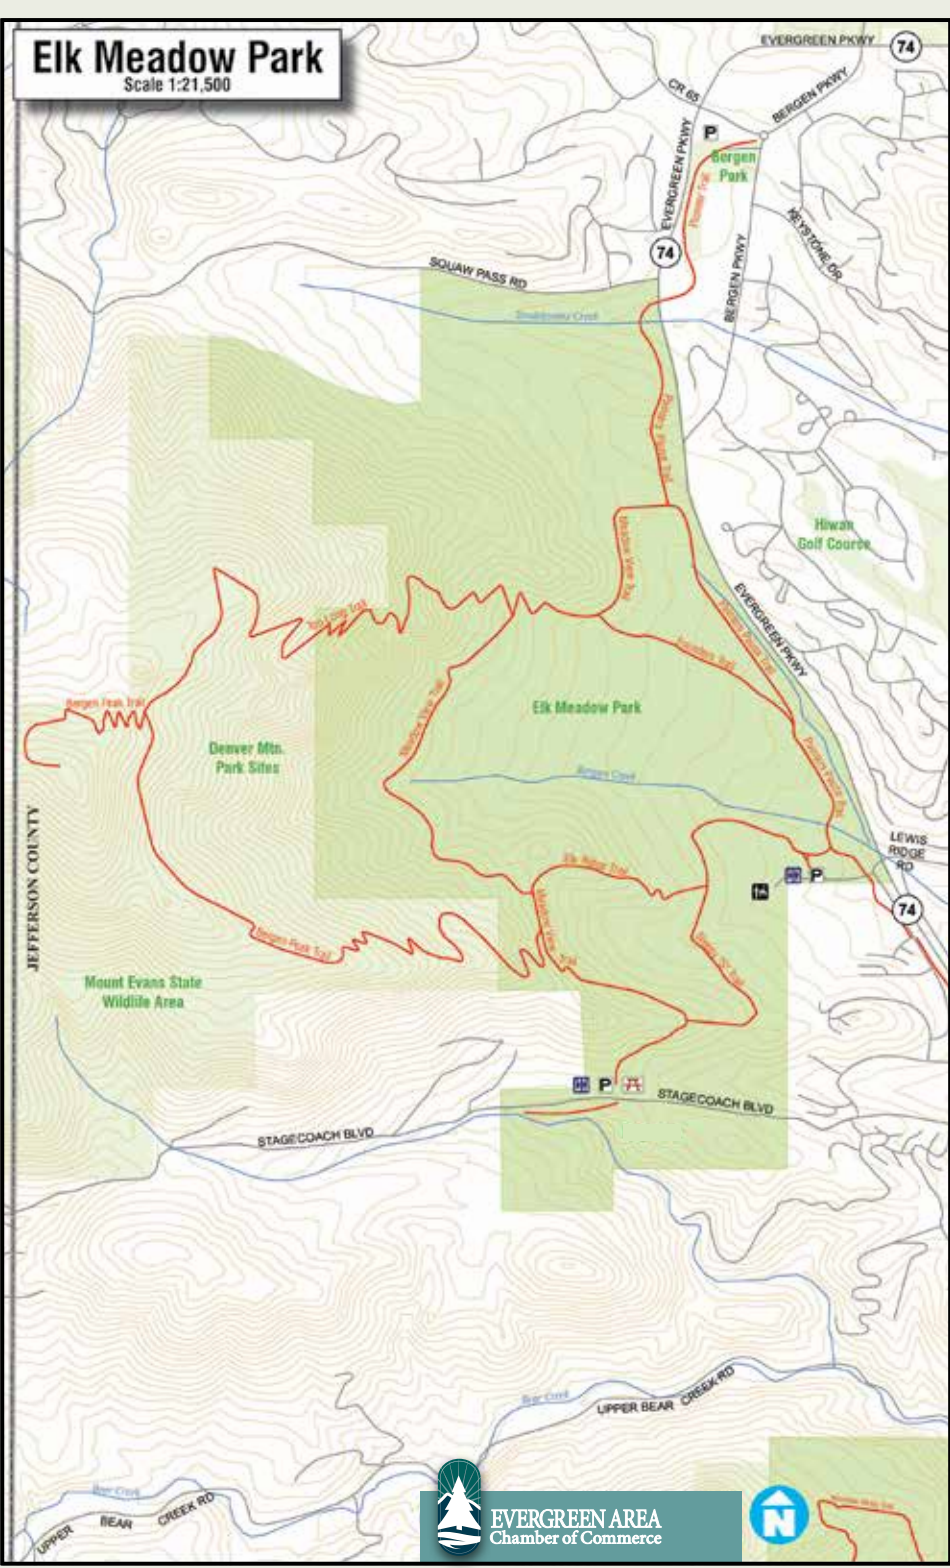

EST 1984
Anthony's
PIZZA & PASTA

Since 1984, scratch made New York style pizza from our original recipe and real ingredients.
Call us at 303-674-4322
Order online at anthonyspizzaandpasta.com
For delivery visit MountainZoom.com

THANK YOU FOR SHOPPING IN **EVERGREEN** SHOP. STAY. DINE. PLAY.

Call us for a recommendation on any business or service. We look forward to hearing from you!

303-674-3412

EVERGREEN AREA
Chamber of Commerce
1524 Belford Ct
Evergreen, CO 80439
www.evergreenchamber.org

Williams ORTHODONTICS
Your smile is our specialty

303-670-5878

Comprehensive Orthodontic Treatment For All Ages Including Clear Braces and Invisalign
Two offices conveniently located near West Jeff Middle School & Evergreen Middle School

32045 Castle Court, Suite 102 / Evergreen
27132 Main Street, Suite 200 / Conifer
www.WilliamsOrthodontics.net

Evergreen Deli

Fresh-Sliced Meats, Cheeses, House-Baked Breads, Muffins, and Desserts. The Evergreen Deli is locally owned and operated. Serving the awesome mountain community of Evergreen, Colorado and surrounding area.

Call us at 303-481-1942
Order online for pickup at evergreendeli.com
For delivery visit MountainZoom.com

Inspired fitness

Celebrating 15 years in 2021! We continuously enhance our student's lives so they can enjoy a higher quality of living through health and fitness. 9 professional and certified group fitness instructors, incredible variety of classes. Get your body back... indoor, outdoor, Zoom classes and MORE!

inspiredfitnessclub.com

Lynn Westfall
Certified Mountain Area Specialist
Certified Luxury Home Marketing Specialist

"A Realtor friends like to refer"

HELPING BUYERS, SELLERS & INVESTORS
303-587-1506
www.lwrealestate.com
30480 Stagecoach Blvd.
Evergreen, CO 80439