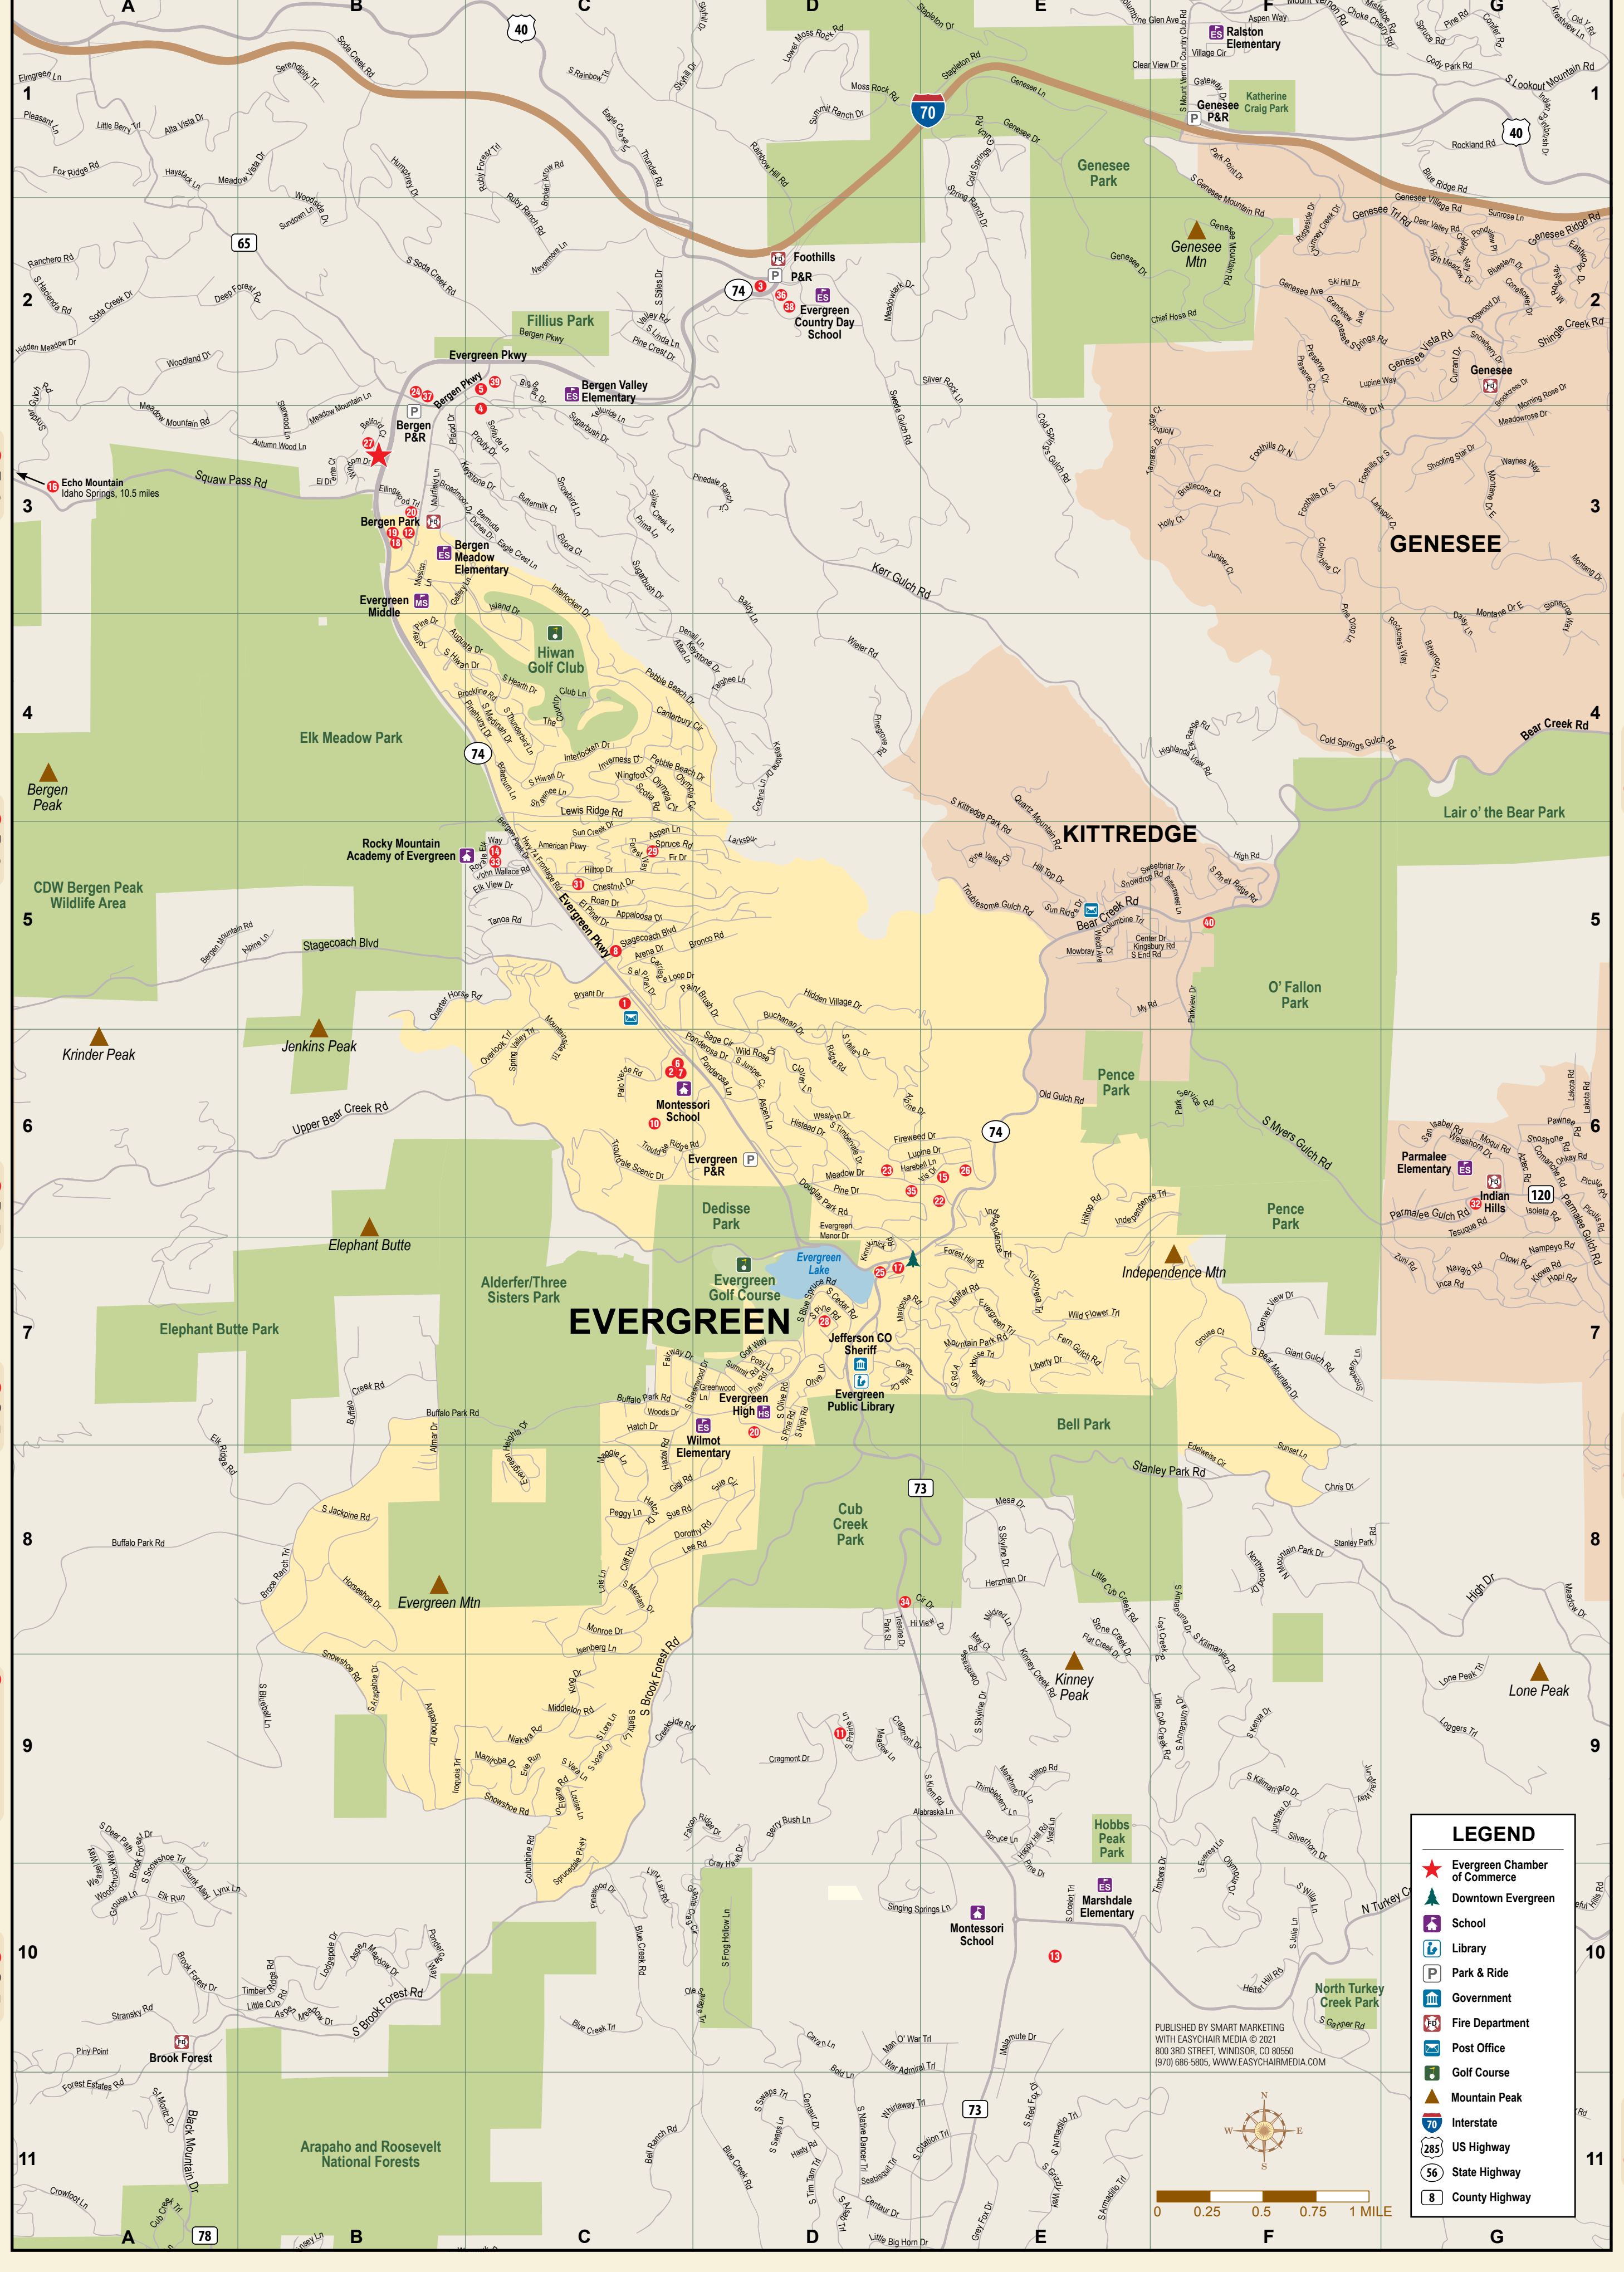

BEAR PAW PAINTERS
bearpawpaint.com
720-421-7989

Empowerment
AVAILABLE AT BRISTLECONE SHOOTING TRAINING & RETAIL CENTER

BRISTLECONE
303-985-0989
BRISTLECONESHOOTING.COM

VISIT BRISTLECONE SHOOTING, TRAINING & RETAIL CENTER IN LAKEWOOD

- 14 CLIMATE-CONTROLLED LANES
- EXPANSIVE RETAIL STORE
- BROAD SELECTION OF CLASSES
- FAMILY-FRIENDLY ATMOSPHERE
- ON-SITE GUNSMITH

ELEVATION DENTAL
KEELY B. EAST, DDS
3072 Southview Dr. Suite 200
Evergreen, CO 80439
303.674.6264
www.elevationdental.net

Experience Eudaimonia programs for fun, healthy activities and social connections for all-ages!

Eudaimonia - free monthly social groups for all ages
Ullendor Academy - Fitness, Camps, Workshops
Haven Institute - High School Learning, E-Learning
Nutritional Wellness - Rehab and Performance Services
Flourish Beach - Year-round Sand Volleyball

Our staff are highly trained, experienced, and passionate about you and your family!

EUDAIMONIA
Human Flourishing Center
www.eudaimonia.org | info@eudaimonia.org | 833-568-7474

BEAR CREEK GROUP
Design • Build • Remodel

3400 Westview Dr.
Evergreen, CO 80439
303.997.6628
www.bearcreekgroup.com

MOUNTAIN PARKS VETERINARY HOSPITAL
HOSPITAL | (303) 674-3156
5920 County Hwy 73
Evergreen, CO 80439

Giving pets the care they need and deserve.

ADVENTURE CAMP & PET LODGE
(303) 670-7118
Just next-door to the Hospital
www.mountainparksvet.com

H	ARAPAHO RD	C2	CLUB CREEK TRL	A11	FOREST ESTATES RD	A11	HIGH RD	F5	LARSPUR	D6	MONROE DR	C8	PARKVIEW DR	F5	RUBY FOREST TRL	C1	SINGING SPRINGS LN	D10	S RED FOX DR	E11	THE COUNTRY CLUB LN	C4
I	ARAPAHO RD	C2	CLUB CREEK TRL	A11	FOREST ESTATES RD	A11	HIGH RD	F5	LARSPUR	D6	MONROE DR	C8	PARKVIEW DR	F5	RUBY FOREST TRL	C1	SINGING SPRINGS LN	D10	S RED FOX DR	E11	THE COUNTRY CLUB LN	C4
J	ARAPAHO RD	C2	CLUB CREEK TRL	A11	FOREST ESTATES RD	A11	HIGH RD	F5	LARSPUR	D6	MONROE DR	C8	PARKVIEW DR	F5	RUBY FOREST TRL	C1	SINGING SPRINGS LN	D10	S RED FOX DR	E11	THE COUNTRY CLUB LN	C4
K	ARAPAHO RD	C2	CLUB CREEK TRL	A11	FOREST ESTATES RD	A11	HIGH RD	F5	LARSPUR	D6	MONROE DR	C8	PARKVIEW DR	F5	RUBY FOREST TRL	C1	SINGING SPRINGS LN	D10	S RED FOX DR	E11	THE COUNTRY CLUB LN	C4
L	ARAPAHO RD	C2	CLUB CREEK TRL	A11	FOREST ESTATES RD	A11	HIGH RD	F5	LARSPUR	D6	MONROE DR	C8	PARKVIEW DR	F5	RUBY FOREST TRL	C1	SINGING SPRINGS LN	D10	S RED FOX DR	E11	THE COUNTRY CLUB LN	C4
M	ARAPAHO RD	C2	CLUB CREEK TRL	A11	FOREST ESTATES RD	A11	HIGH RD	F5	LARSPUR	D6	MONROE DR	C8	PARKVIEW DR	F5	RUBY FOREST TRL	C1	SINGING SPRINGS LN	D10	S RED FOX DR	E11	THE COUNTRY CLUB LN	C4
N	ARAPAHO RD	C2	CLUB CREEK TRL	A11	FOREST ESTATES RD	A11	HIGH RD	F5	LARSPUR	D6	MONROE DR	C8	PARKVIEW DR	F5	RUBY FOREST TRL	C1	SINGING SPRINGS LN	D10	S RED FOX DR	E11	THE COUNTRY CLUB LN	C4
O	ARAPAHO RD	C2	CLUB CREEK TRL	A11	FOREST ESTATES RD	A11	HIGH RD	F5	LARSPUR	D6	MONROE DR	C8	PARKVIEW DR	F5	RUBY FOREST TRL	C1	SINGING SPRINGS LN	D10	S RED FOX DR	E11	THE COUNTRY CLUB LN	C4
P	ARAPAHO RD	C2	CLUB CREEK TRL	A11	FOREST ESTATES RD	A11	HIGH RD	F5	LARSPUR	D6	MONROE DR	C8	PARKVIEW DR	F5	RUBY FOREST TRL	C1	SINGING SPRINGS LN	D10	S RED FOX DR	E11	THE COUNTRY CLUB LN	C4
Q	ARAPAHO RD	C2	CLUB CREEK TRL	A11	FOREST ESTATES RD	A11	HIGH RD	F5	LARSPUR	D6	MONROE DR	C8	PARKVIEW DR	F5	RUBY FOREST TRL	C1	SINGING SPRINGS LN	D10	S RED FOX DR	E11	THE COUNTRY CLUB LN	C4
R	ARAPAHO RD	C2	CLUB CREEK TRL	A11	FOREST ESTATES RD	A11	HIGH RD	F5	LARSPUR	D6	MONROE DR	C8	PARKVIEW DR	F5	RUBY FOREST TRL	C1	SINGING SPRINGS LN	D10	S RED FOX DR	E11	THE COUNTRY CLUB LN	C4
S	ARAPAHO RD	C2	CLUB CREEK TRL	A11	FOREST ESTATES RD	A11	HIGH RD	F5	LARSPUR	D6	MONROE DR	C8	PARKVIEW DR	F5	RUBY FOREST TRL	C1	SINGING SPRINGS LN	D10	S RED FOX DR	E11	THE COUNTRY CLUB LN	C4
T	ARAPAHO RD	C2	CLUB CREEK TRL	A11	FOREST ESTATES RD	A11	HIGH RD	F5	LARSPUR	D6	MONROE DR	C8	PARKVIEW DR	F5	RUBY FOREST TRL	C1	SINGING SPRINGS LN	D10	S RED FOX DR	E11	THE COUNTRY CLUB LN	C4
U	ARAPAHO RD	C2	CLUB CREEK TRL	A11	FOREST ESTATES RD	A11	HIGH RD	F5	LARSPUR	D6	MONROE DR	C8	PARKVIEW DR	F5	RUBY FOREST TRL	C1	SINGING SPRINGS LN	D10	S RED FOX DR	E11	THE COUNTRY CLUB LN	C4
V	ARAPAHO RD	C2	CLUB CREEK TRL	A11	FOREST ESTATES RD	A11	HIGH RD	F5	LARSPUR	D6	MONROE DR	C8	PARKVIEW DR	F5	RUBY FOREST TRL	C1	SINGING SPRINGS LN	D10	S RED FOX DR	E11	THE COUNTRY CLUB LN	C4
W	ARAPAHO RD	C2	CLUB CREEK TRL	A11	FOREST ESTATES RD	A11	HIGH RD	F5	LARSPUR	D6	MONROE DR	C8	PARKVIEW DR	F5	RUBY FOREST TRL	C1	SINGING SPRINGS LN	D10	S RED FOX DR	E11	THE COUNTRY CLUB LN	C4
X	ARAPAHO RD	C2	CLUB CREEK TRL	A11	FOREST ESTATES RD	A11	HIGH RD	F5	LARSPUR	D6	MONROE DR	C8	PARKVIEW DR	F5	RUBY FOREST TRL	C1	SINGING SPRINGS LN	D10	S RED FOX DR	E11	THE COUNTRY CLUB LN	C4
Y	ARAPAHO RD	C2	CLUB CREEK TRL	A11	FOREST ESTATES RD	A11	HIGH RD	F5	LARSPUR	D6	MONROE DR	C8	PARKVIEW DR	F5	RUBY FOREST TRL	C1	SINGING SPRINGS LN	D10	S RED FOX DR	E11	THE COUNTRY CLUB LN	C4
Z	ARAPAHO RD	C2	CLUB CREEK TRL	A11	FOREST ESTATES RD	A11	HIGH RD	F5	LARSPUR	D6	MONROE DR	C8	PARKVIEW DR	F5	RUBY FOREST TRL	C1	SINGING SPRINGS LN	D10	S RED FOX DR	E11	THE COUNTRY CLUB LN	C4