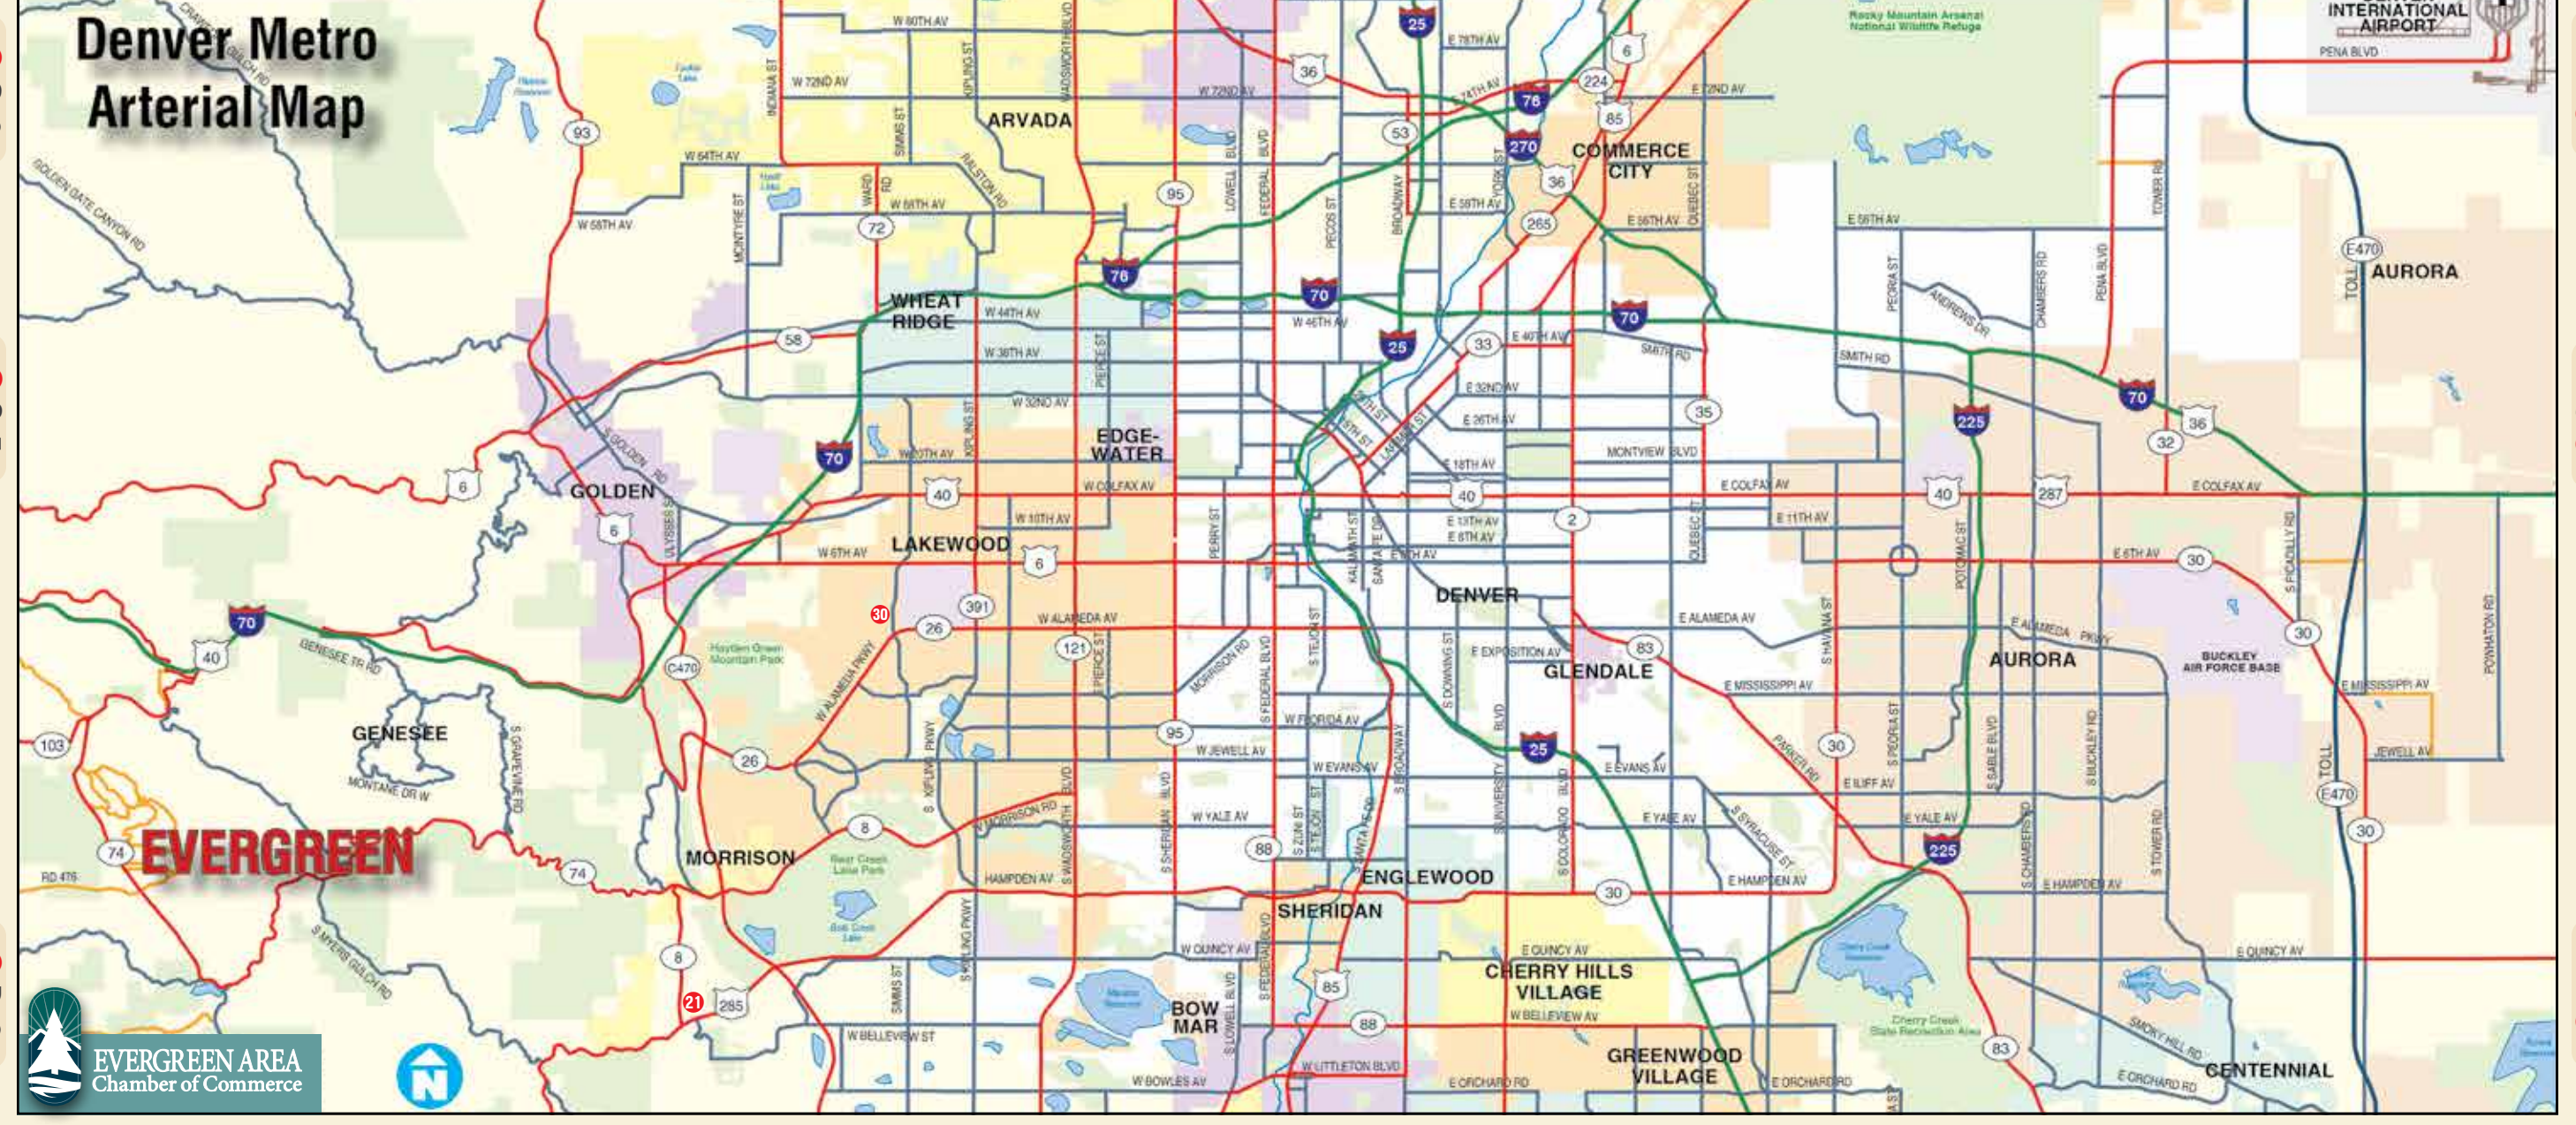

BEAR PAW PAINTERS
bearpawpaint.com
720-421-7989

Empowerment
AVAILABLE AT BRISTLECONE SHOOTING TRAINING & RETAIL CENTER

BRISTLECONE
303-985-0989
BRISTLECONESHOOTING.COM

VISIT BRISTLECONE SHOOTING, TRAINING & RETAIL CENTER IN LAKEWOOD

- 14 CLIMATE-CONTROLLED LANES
- EXPANSIVE RETAIL STORE
- BROAD SELECTION OF CLASSES
- FAMILY-FRIENDLY ATMOSPHERE
- ON-SITE GUNSMITH

ELEVATION DENTAL
KEELY B. EAST, DDS
3072 Southview Dr. Suite 200
Evergreen, CO 80439
303.674.6264
www.elevationdental.net

Experience Eudaimonia programs for fun, healthy activities and social connections for all-ages!

Eudaimonia - free monthly social groups for all ages
Ullendor Academy - Fitness, Camps, Workshops
Haven Institute - High School Learning, E-Learning
Nutritional Wellness - Rehab and Performance Services
Flourish Beach - Year-round Sand Volleyball

Our staff are highly trained, experienced, and passionate about you and your family!

EUDAIMONIA
Human Flourishing Center
www.eudaimonia.org | info@eudaimonia.org | 833-568-7474

BEAR CREEK GROUP
Design • Build • Remodel

3400 Westview Dr.
Evergreen, CO 80439
303.997.6628
www.bearcreekgroup.com

MOUNTAIN PARKS VETERINARY HOSPITAL
HOSPITAL | (303) 674-3156
5920 County Hwy 73
Evergreen, CO 80439

Giving pets the care they need and deserve.

ADVENTURE CAMP & PET LODGE
(303) 670-7118
Just next-door to the Hospital
www.mountainparksvet.com

H	ARAPAHO RD	C2	CLUB CREEK TRL	A11	FOREST ESTATES RD	A11	HIGH RD	F5	LARSPUR	D6	MONROE DR	C8	PARKVIEW DR	F5	RUBY FOREST TRL	C1	SINGING SPRINGS LN	D10	S RED FOX DR	E11	THE COUNTRY CLUB LN	C4
I	ARAPAHO RD	C2	CLUB CREEK TRL	A11	FOREST ESTATES RD	A11	HIGH RD	F5	LARSPUR	D6	MONROE DR	C8	PARKVIEW DR	F5	RUBY FOREST TRL	C1	SINGING SPRINGS LN	D10	S RED FOX DR	E11	THE COUNTRY CLUB LN	C4
J	ARAPAHO RD	C2	CLUB CREEK TRL	A11	FOREST ESTATES RD	A11	HIGH RD	F5	LARSPUR	D6	MONROE DR	C8	PARKVIEW DR	F5	RUBY FOREST TRL	C1	SINGING SPRINGS LN	D10	S RED FOX DR	E11	THE COUNTRY CLUB LN	C4
K	ARAPAHO RD	C2	CLUB CREEK TRL	A11	FOREST ESTATES RD	A11	HIGH RD	F5	LARSPUR	D6	MONROE DR	C8	PARKVIEW DR	F5	RUBY FOREST TRL	C1	SINGING SPRINGS LN	D10	S RED FOX DR	E11	THE COUNTRY CLUB LN	C4
L	ARAPAHO RD	C2	CLUB CREEK TRL	A11	FOREST ESTATES RD	A11	HIGH RD	F5	LARSPUR	D6	MONROE DR	C8	PARKVIEW DR	F5	RUBY FOREST TRL	C1	SINGING SPRINGS LN	D10	S RED FOX DR	E11	THE COUNTRY CLUB LN	C4
M	ARAPAHO RD	C2	CLUB CREEK TRL	A11	FOREST ESTATES RD	A11	HIGH RD	F5	LARSPUR	D6	MONROE DR	C8	PARKVIEW DR	F5	RUBY FOREST TRL	C1	SINGING SPRINGS LN	D10	S RED FOX DR	E11	THE COUNTRY CLUB LN	C4
N	ARAPAHO RD	C2	CLUB CREEK TRL	A11	FOREST ESTATES RD	A11	HIGH RD	F5	LARSPUR	D6	MONROE DR	C8	PARKVIEW DR	F5	RUBY FOREST TRL	C1	SINGING SPRINGS LN	D10	S RED FOX DR	E11	THE COUNTRY CLUB LN	C4
O	ARAPAHO RD	C2	CLUB CREEK TRL	A11	FOREST ESTATES RD	A11	HIGH RD	F5	LARSPUR	D6	MONROE DR	C8	PARKVIEW DR	F5	RUBY FOREST TRL	C1	SINGING SPRINGS LN	D10	S RED FOX DR	E11	THE COUNTRY CLUB LN	C4
P	ARAPAHO RD	C2	CLUB CREEK TRL	A11	FOREST ESTATES RD	A11	HIGH RD	F5	LARSPUR	D6	MONROE DR	C8	PARKVIEW DR	F5	RUBY FOREST TRL	C1	SINGING SPRINGS LN	D10	S RED FOX DR	E11	THE COUNTRY CLUB LN	C4
Q	ARAPAHO RD	C2	CLUB CREEK TRL	A11	FOREST ESTATES RD	A11	HIGH RD	F5	LARSPUR	D6	MONROE DR	C8	PARKVIEW DR	F5	RUBY FOREST TRL	C1	SINGING SPRINGS LN	D10	S RED FOX DR	E11	THE COUNTRY CLUB LN	C4
R	ARAPAHO RD	C2	CLUB CREEK TRL	A11	FOREST ESTATES RD	A11	HIGH RD	F5	LARSPUR	D6	MONROE DR	C8	PARKVIEW DR	F5	RUBY FOREST TRL	C1	SINGING SPRINGS LN	D10	S RED FOX DR	E11	THE COUNTRY CLUB LN	C4
S	ARAPAHO RD	C2	CLUB CREEK TRL	A11	FOREST ESTATES RD	A11	HIGH RD	F5	LARSPUR	D6	MONROE DR	C8	PARKVIEW DR	F5	RUBY FOREST TRL	C1	SINGING SPRINGS LN	D10	S RED FOX DR	E11	THE COUNTRY CLUB LN	C4
T	ARAPAHO RD	C2	CLUB CREEK TRL	A11	FOREST ESTATES RD	A11	HIGH RD	F5	LARSPUR	D6	MONROE DR	C8	PARKVIEW DR	F5	RUBY FOREST TRL	C1	SINGING SPRINGS LN	D10	S RED FOX DR	E11	THE COUNTRY CLUB LN	C4
U	ARAPAHO RD	C2	CLUB CREEK TRL	A11	FOREST ESTATES RD	A11	HIGH RD	F5	LARSPUR	D6	MONROE DR	C8	PARKVIEW DR	F5	RUBY FOREST TRL	C1	SINGING SPRINGS LN	D10	S RED FOX DR	E11	THE COUNTRY CLUB LN	C4
V	ARAPAHO RD	C2	CLUB CREEK TRL	A11	FOREST ESTATES RD	A11	HIGH RD	F5	LARSPUR	D6	MONROE DR	C8	PARKVIEW DR	F5	RUBY FOREST TRL	C1	SINGING SPRINGS LN	D10	S RED FOX DR	E11	THE COUNTRY CLUB LN	C4
W	ARAPAHO RD	C2	CLUB CREEK TRL	A11	FOREST ESTATES RD	A11	HIGH RD	F5	LARSPUR	D6	MONROE DR	C8	PARKVIEW DR	F5	RUBY FOREST TRL	C1	SINGING SPRINGS LN	D10	S RED FOX DR	E11	THE COUNTRY CLUB LN	C4
X	ARAPAHO RD	C2	CLUB CREEK TRL	A11	FOREST ESTATES RD	A11	HIGH RD	F5	LARSPUR	D6	MONROE DR	C8	PARKVIEW DR	F5	RUBY FOREST TRL	C1	SINGING SPRINGS LN	D10	S RED FOX DR	E11	THE COUNTRY CLUB LN	C4
Y	ARAPAHO RD	C2	CLUB CREEK TRL	A11	FOREST ESTATES RD	A11	HIGH RD	F5	LARSPUR	D6	MONROE DR	C8	PARKVIEW DR	F5	RUBY FOREST TRL	C1	SINGING SPRINGS LN	D10	S RED FOX DR	E11	THE COUNTRY CLUB LN	C4
Z	ARAPAHO RD	C2	CLUB CREEK TRL	A11	FOREST ESTATES RD	A11	HIGH RD	F5	LARSPUR	D6	MONROE DR	C8	PARKVIEW DR	F5	RUBY FOREST TRL	C1	SINGING SPRINGS LN	D10	S RED FOX DR	E11	THE COUNTRY CLUB LN	C4