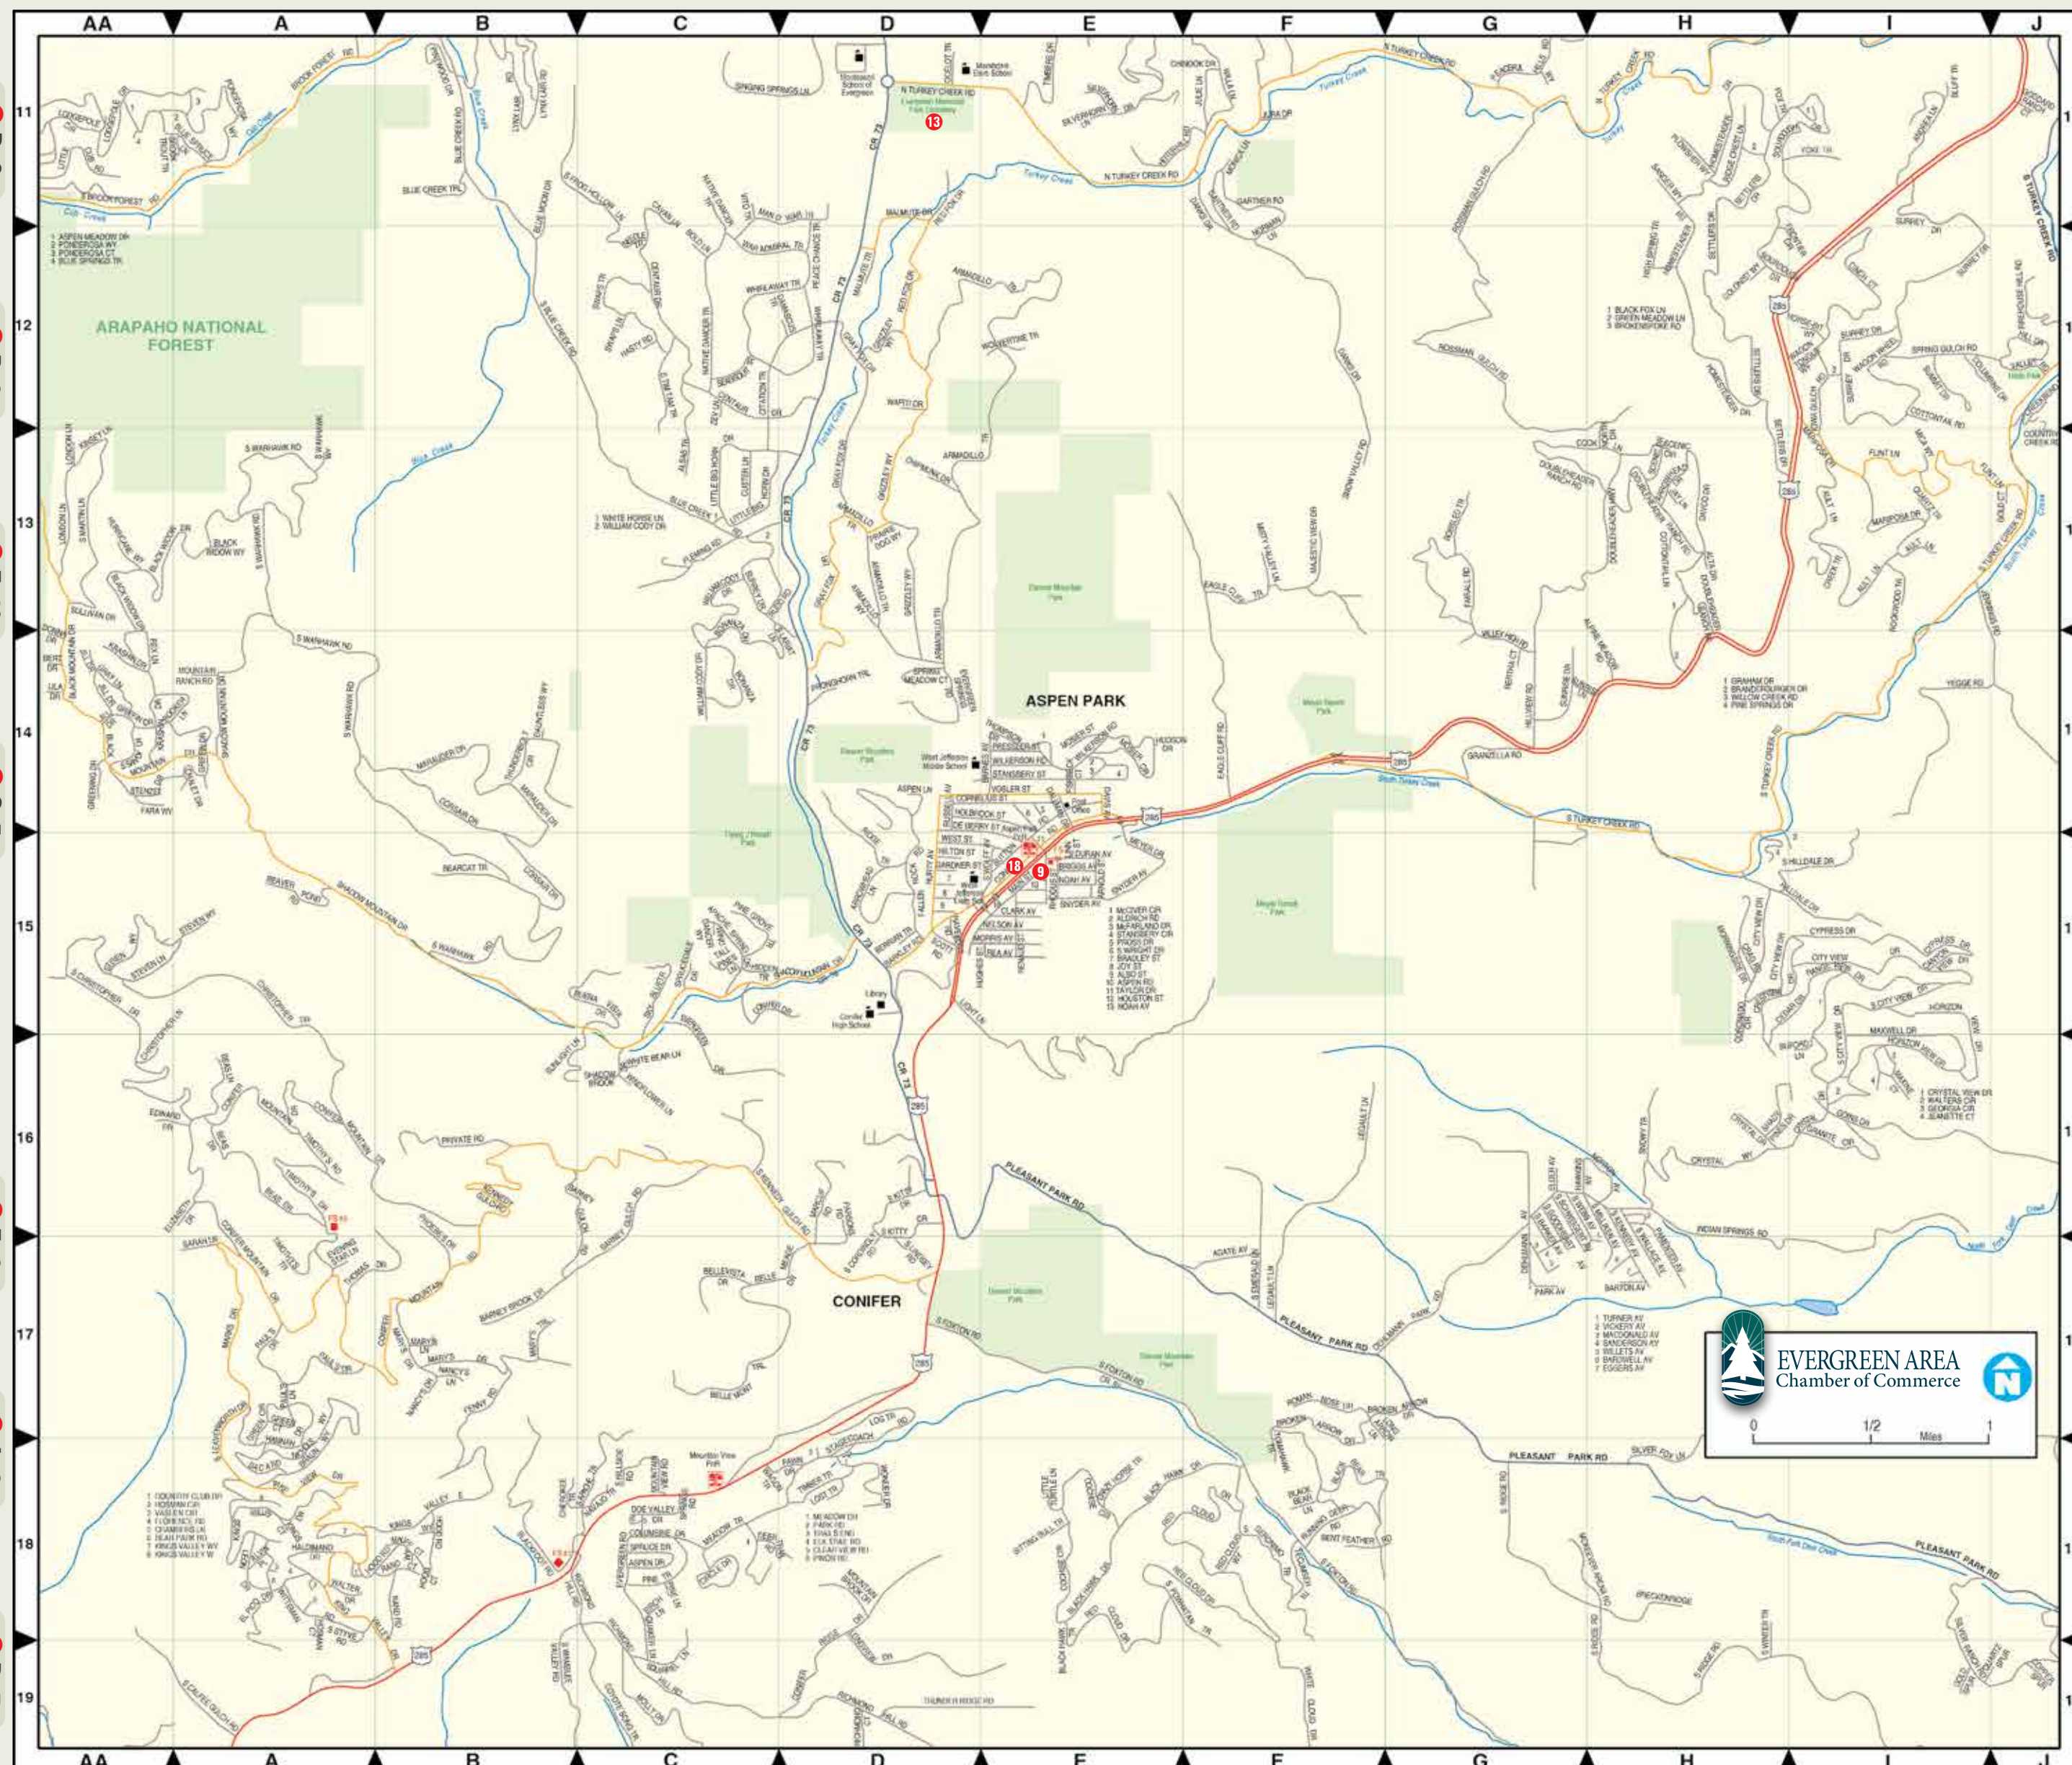

EVERGREEN
Take a recreation break!
Create Your Life!

Enjoy Some Outdoor Fun!

for more info [VISIT US ONLINE](http://www.evergreenrecreation.com)
evergreenrecreation.com

CornerStone AutoGlass

cornerstoneautoglass.com
officesag@gmail.com / (303) 697-5252

SUSIE HARTNESS
Mortgage Broker/Owner (303) 900-8254
Local, Experienced, Professional
Susie@HartnessHomeLoans.com
NMLS 1169482 Co NMLS 1776798

DEBORAH SIMON
Broker Associate, RE/MAX
303.949.3449
www.dsimonrealestate.com

BEAR CREEK DESIGN GROUP
Design • Build • Remodel

3045 Whittier Dr.
Evergreen, CO 80439
303.997.6628
BearCreekDesignGroup.com

Mountain Home
furnishings | art | design | lifestyle

303.674.3345

echo SKI. BOARD. TUBE.

303-674-2744 • 28186 CO-74, EVERGREEN

$10 OFF

BEAUSJO'S
Colorado Style Pizza

OFFER GOOD AT EVERGREEN LOCATION ONLY. LIMITED TIME OFFER.
GET $10 OFF WITH PURCHASE OF $30 OR MORE. NOT VALID WITH ANY OTHER OFFERS.

The FORT RESTAURANT
www.TheFort.com

New Foods of the Old West
Specializing in Buffalo, Beef, Elk, Quail & Seafood

19192 Highway 8, Morrison, CO 80465
Open for Dinner - please visit www.TheFort.com for our hours, menus and more details! Or call 303-697-4771

EVERGREEN ANIMAL PROTECTIVE LEAGUE

Thank you, Evergreen Community, for your support!

All Breed - All Volunteer Rescue Since 1981

PLEASE SUPPORT THE ANIMALS
EAPL Thrift Shop - Donate & Shop
27988 Meadow Dr., Evergreen
www.eapl.com | (303) 674-4442
Non-Profit 501(c)3

Cross on the Green

28253 Meadow Drive
Services:
8:30am (traditional)
10:30am (contemporary)

Contact info:
office@evergreenchurchofthecross.com
303.674.4130

Find us on: [Facebook](https://www.facebook.com/crossonthegreen) [YouTube](https://www.youtube.com/crossonthegreen)

CAE CENTER FOR THE ARTS

Inspiring art exhibits, classes that spark your creativity, cultural events connecting you to the community around you...

31880 Rocky Village Dr., Evergreen CO www.evergreenarts.org

CACTUS JACK'S SALOON & GRILL

By the Dam in Downtown Evergreen
303-674-1564
EvergreenLiveMusic.com

Celebrating 20 years of being Evergreen's Local Bar