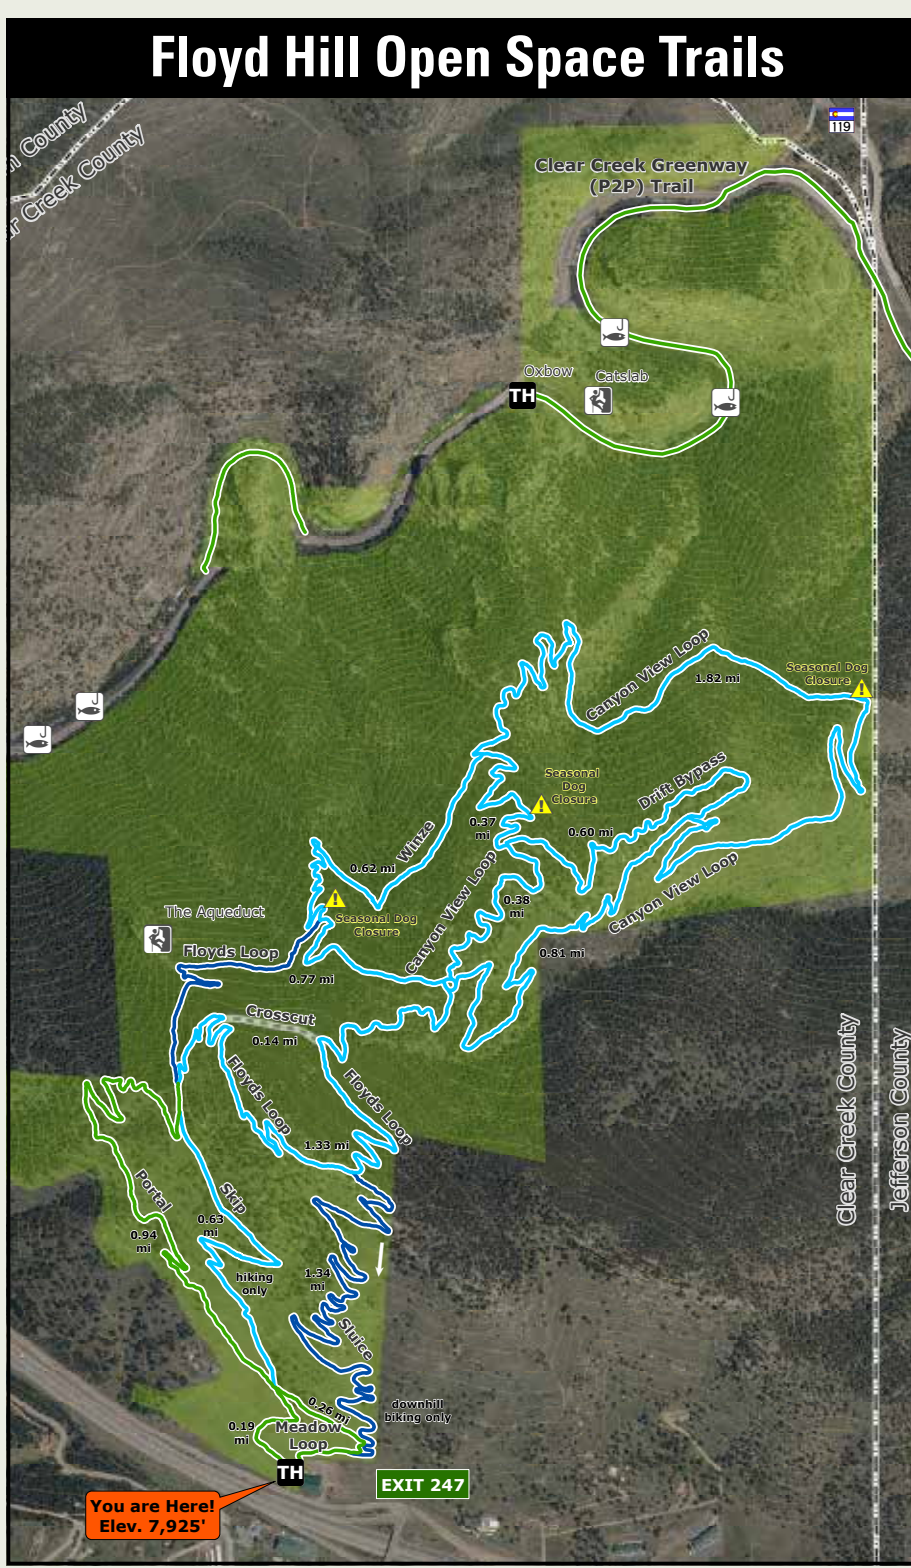

EST 1984
Anthony's
PIZZA & PASTA

Since 1984, scratch made New York style pizza from our original recipe and real ingredients.
Call us at 303-674-4322
Order online at anthonyspizzaandpasta.com
For delivery visit MountainZoom.com

THANK YOU FOR SHOPPING IN **EVERGREEN** SHOP. STAY. DINE. PLAY.

Call us for a recommendation on any business or service. We look forward to hearing from you!

303-674-3412

EVERGREEN AREA
Chamber of Commerce
1524 Belford Ct
Evergreen, CO 80439
www.evergreenchamber.org

Williams ORTHODONTICS
Your smile is our specialty

303-670-5878

Comprehensive Orthodontic Treatment For All Ages Including Clear Braces and Invisalign
Two offices conveniently located near West Jeff Middle School & Evergreen Middle School

32045 Castle Court, Suite 102 / Evergreen
27132 Main Street, Suite 200 / Conifer
www.WilliamsOrthodontics.net

Evergreen Deli

Fresh-Sliced Meats, Cheeses, House-Baked Breads, Muffins, and Desserts. The Evergreen Deli is locally owned and operated. Serving the awesome mountain community of Evergreen, Colorado and surrounding area.

Call us at 303-481-1942
Order online for pickup at evergreendeli.com
For delivery visit MountainZoom.com

Inspired fitness

Celebrating 15 years in 2021! We continuously enhance our student's lives so they can enjoy a higher quality of living through health and fitness. 9 professional and certified group fitness instructors, incredible variety of classes. Get your body back... indoor, outdoor, Zoom classes and MORE!

inspiredfitnessclub.com

Lynn Westfall
Certified Mountain Area Specialist
Certified Luxury Home Marketing Specialist

"A Realtor friends like to refer"

HELPING BUYERS, SELLERS & INVESTORS
303-587-1506
www.lwrealestate.com
30480 Stagecoach Blvd.
Evergreen, CO 80439