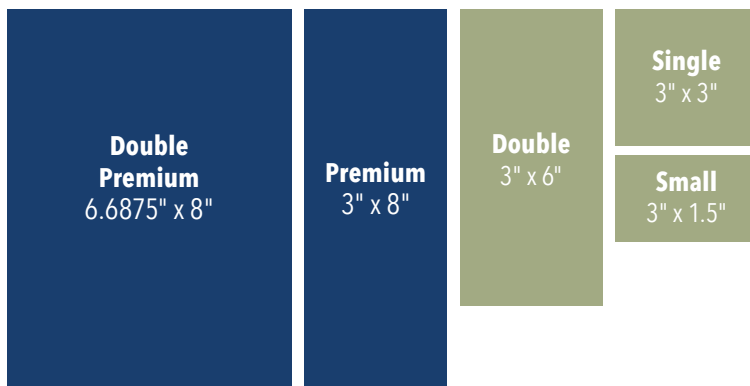

2021 Windsor Map Rates

AD RATES

Double Premium	$1,625	• All ads are four-color
Premium	$ 985	• Prices include basic ad design: logo, text, color background
Double	$ 825	• $65 per hour for custom ad design
Single	$ 525	• Add 10% for preferred positioning
Small	$ 325	• Non Members add 20%

All ad purchases include a ● FREE LOCATER DOT on the main map, and maps to give away at your place of business!

MECHANICAL REQUIREMENTS

Press-ready ads must be submitted as a PDF. Convert all colors to CMYK before creating the PDF. (High-Res Press-quality; No printer's marks) All images: embedded, CMYK, 300 dpi at 100% size. All fonts embedded.

FILE SUBMISSION

Email ads up to four megabytes (4 MB) to nia.easychairmedia@gmail.com

Put "Windsor Map" and the business/client name in subject field. If the file exceeds 4 MB, please call your ad representative for submission instructions.

smartmarketing

Call: 970-686-5805

Text: 970-215-5495

Email: info@easychairmedia.com